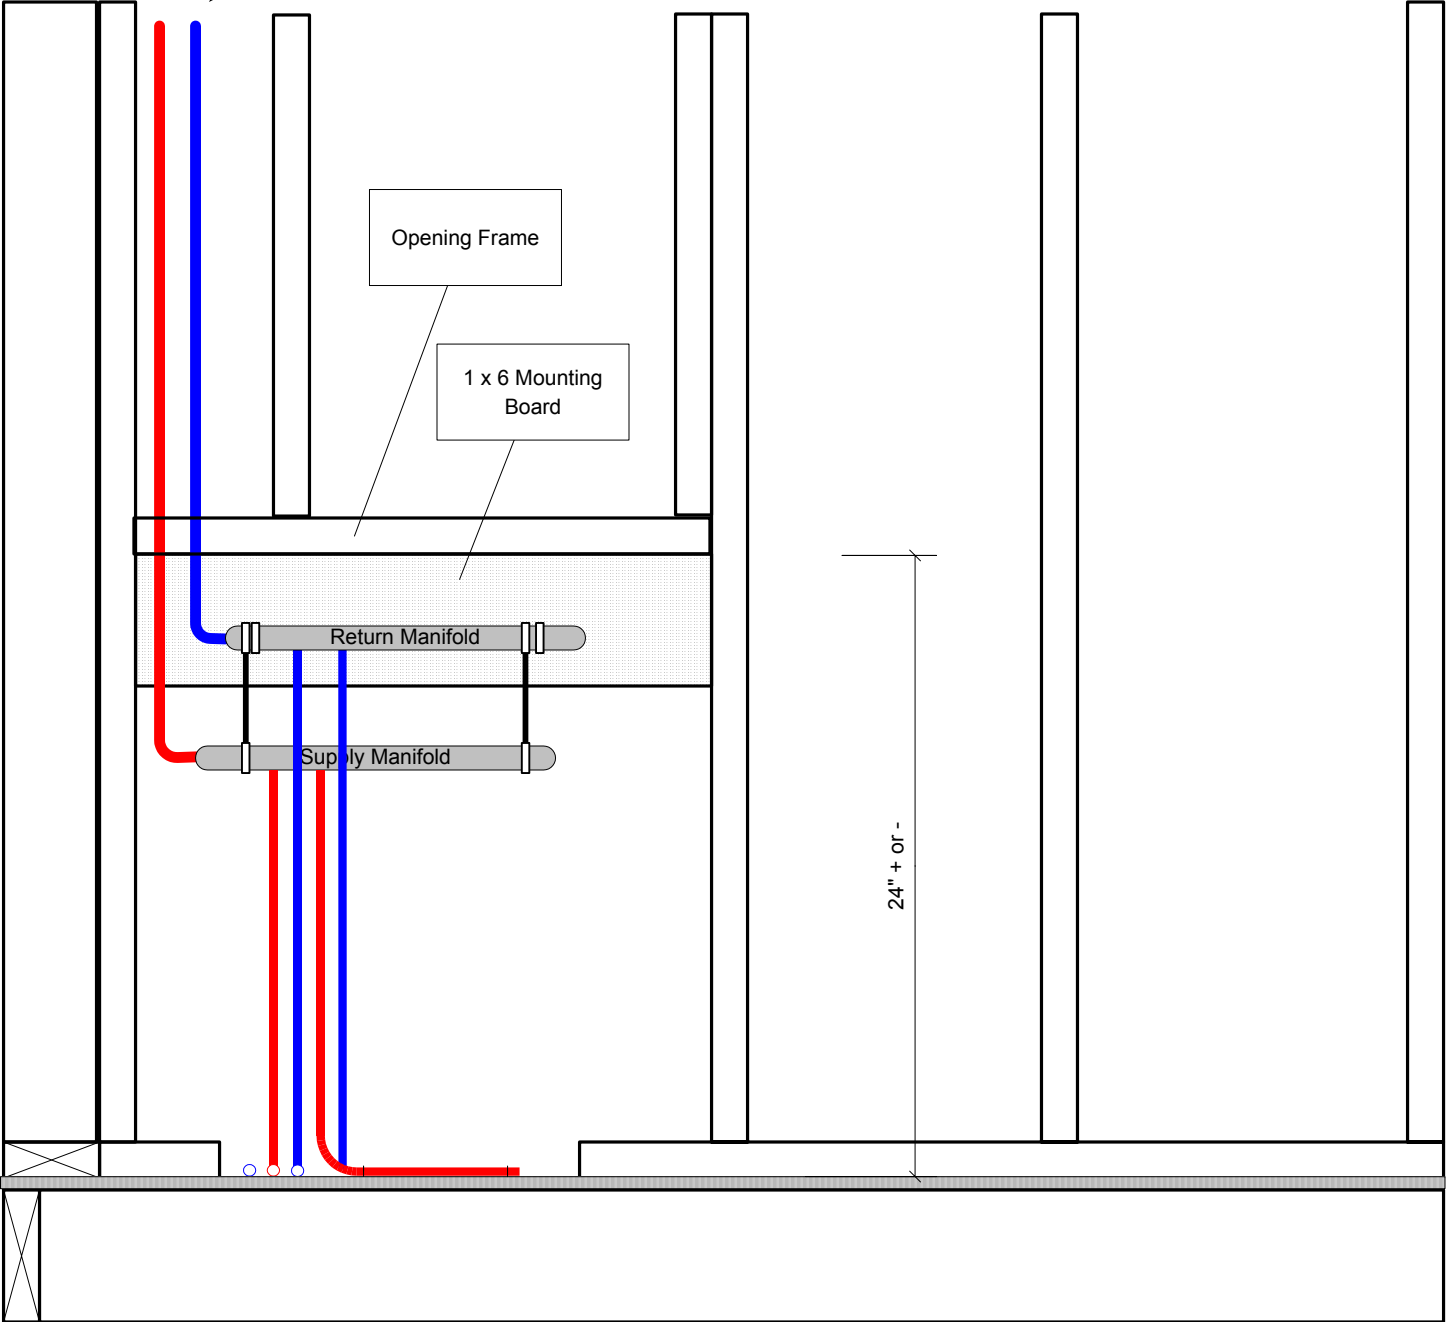

5/8" Kitec Supply/Return Piping

**Wall Cavity  
Manifold Mounting**

5/8" Supply/Return  
Piping

Manifolds

Cross Section  
Wall Cavity  
Manifold Mounting